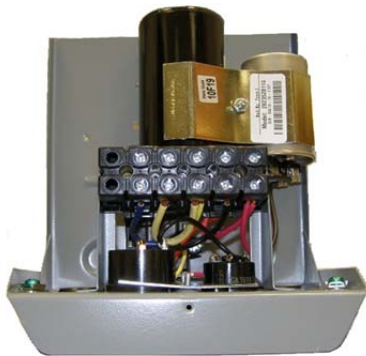

3 - wire motor
224...